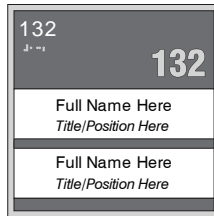

Size: 14-1/2" x 16"
Fingood: HAS-OCI-14.516

Size: 10" x 28"
Fingood: HAS-OC-1028

Size: 22" x 16"
Fingood: HAS-OC-2216

Size: 22" x 16"
Fingood: HAS-OCI-2216

Popular Color Combinations

Dark Brown & Taupe

Pearl Grey & Burgundy

Marine Blue & Bahama Blue

Beige & Canyon

Red & Black

Stenciled Sign Series

Room Identification

Size: 3" x 6"
Fingood: HAS-TA-36

Size: 3" x 9"
Fingood: HAS-TA-39

Size: 5" x 9"
Fingood: HAS-TA-59

Size: 5-1/2" x 8"
Fingood: HAS-TAI-5.58

Size: 8" x 8"
Fingood: HAS-TAI-88

Size: 8" x 8"
Fingood: HAS-TAIS-88

Size: 8" x 8"
Fingood: HAS-TAS-88

Regulatory & Informational

Size: 10" x 8"
Fingood: HAS-TB-108-NH

Size: 10" x 8"
Fingood: HAS-TB-108-PH

Size: 10" x 8"
Fingood: HAS-TB-108-WH

Size: 10" x 8"
Fingood: HAS-TB-108-MH

Size: 10" x 8"
Fingood: HAS-TB-108-N

Size: 10" x 8"
Fingood: HAS-TB-108-P

Size: 10" x 8"
Fingood: HAS-TB-108-W